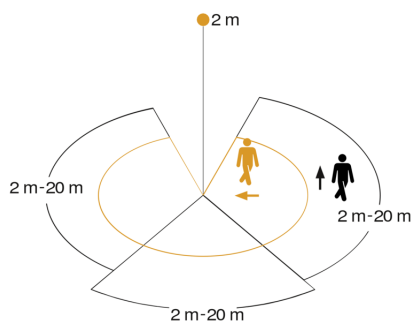

sensIQ S

V3 black

EAN 4007841 059606

Article number 059606

Detection Zone